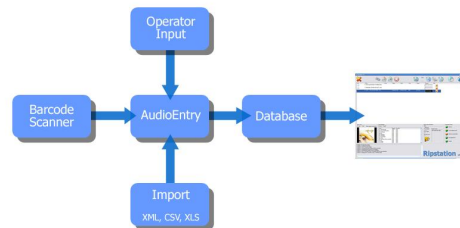

Ripfactory

Ripstation AudioEntry

Pre Process Metadata Entry

Overview

Ripstation AudioEntry is a standalone utility for use in conjunction with Ripfactory's Ripstation family of products to allow user import and entry of metadata.

Ripfactory recognises that CDN and encoding houses have a clear need for reliable and fast metadata entry for retrieval at point of encode and AudioEntry has been designed to match all of these needs

Key Features

- Standalone Data entry module
- Bar Code scanner for UPC entry
- Manual User entry for all details – Track, Artist, album, internal UPC, Label, Copyright
- Checksum calculation for unique identification
- Auto import of data from XML, CSV or XLS data sources
- Optional FreeDB/on line data population
- Box set correlation

Platform

- Windows XP SP2
- Window Vista
- .NET Framework 2.0

Deployment Scenarios

- Content Aggregators
- CDN
- Music Stores
- Encode Houses

Workflow

License

Ripstation AudioEntry is licensed on a per seat or site license as a cost effective module addition to Ripstation 4.2 and is available for immediate download.

Pricing

- $249 per seat
- $1249 site (company) License

Support

24/7 support coverage via email, web and telephone.

For Further Information:

Ripfactory Ltd
The Old Throne Hospital
Newtownabbey
Co Antrim
Northern Ireland BT36 7EN

T: +44 2890 776677
F: +44 2890 773344

E: hello@ripfactory.com
www.ripfactory.com